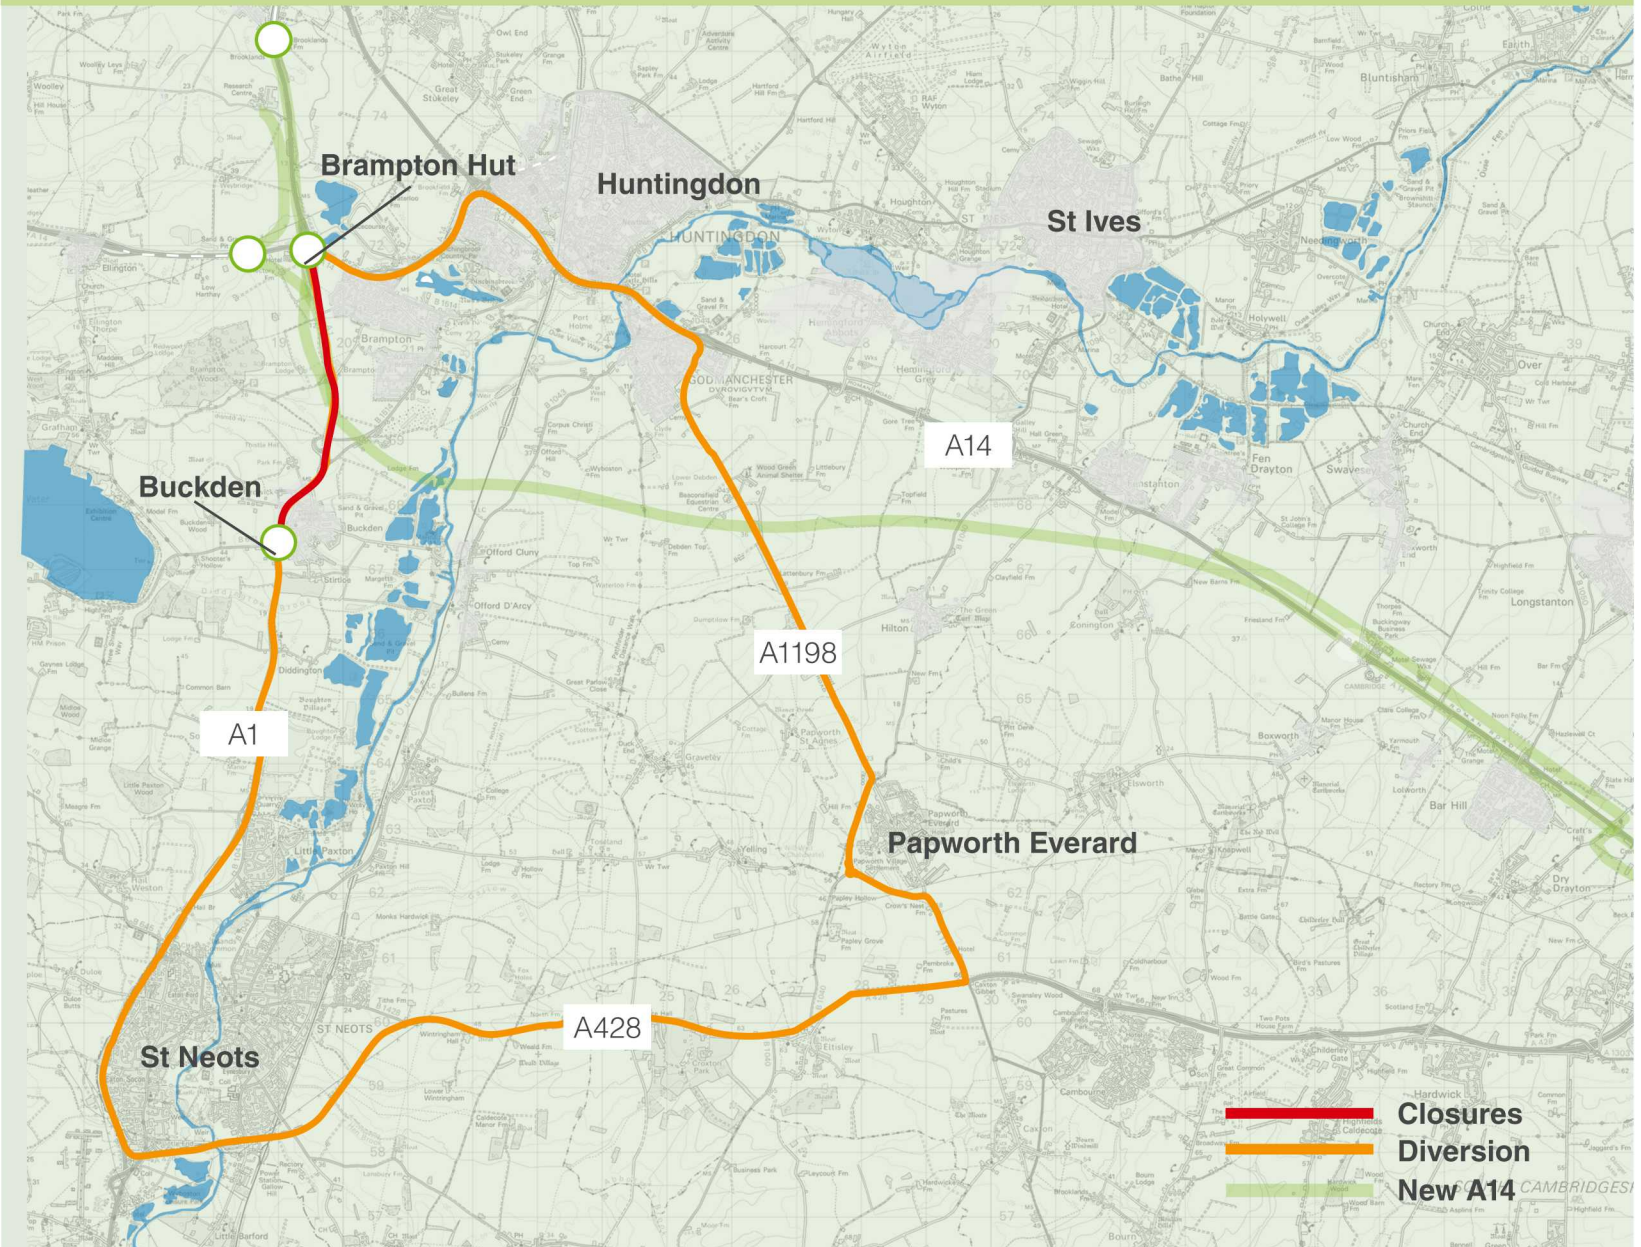

A14 Cambridge to Huntingdon improvement scheme

Diversion for A1 closures between Buckden to Brampton Hut

The scheme will:

- combat congestion, making the A14 more reliable and providing capacity for future growth
- unlock economic growth, both regionally and nationally
- improve local connectivity
- improve safety for road-users and the community
- leave a positive legacy in Cambridgeshire